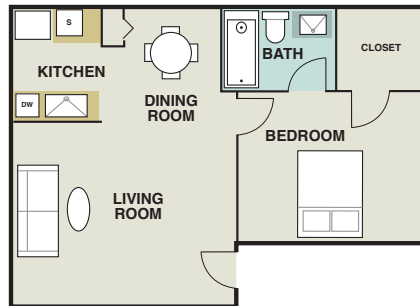

Willowick Apartments are conveniently located near Northgate, the Texas Avenue shopping and restaurant district and an array of recreational and entertainment attractions.

1 Bed / 1 Bath Efficiency
 457 Square Feet

1 Bed / 1 Bath
 553 Square Feet

2 Bed / 1 Bath
 732 Square Feet

Willowick Apartments
 502 Southwest Pkwy
 College Station, TX 77840

comcapp.com/willowick
WillowickApartments007@myLTSMail.com
 877-726-5765

2 Bed / 2 Bath
 828 Square Feet

2 Bed / 2 Bath
 863 Square Feet

Apartment Features:

Ceiling Fans
 Upgraded Appliances (Select Units)
 Large Bedrooms
 Shower/Bath Tub Combo

Patio or Balcony
 Large Walk-In Closets
 High Speed Internet Access
 Cable Ready