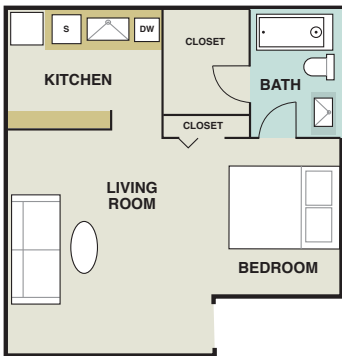

Willowick Apartments are conveniently located near Northgate, the Texas Avenue shopping and restaurant district and an array of recreational and entertainment attractions.

1 Bed / 1 Bath Efficiency
 457 Square Feet

1 Bed / 1 Bath
 553 Square Feet

2 Bed / 1 Bath
 732 Square Feet

Willowick Apartments
 502 Southwest Pkwy
 College Station, TX 77840

comcapp.com/willowick
WillowickApartments007@myLTSMail.com
 877-726-5765

2 Bed / 2 Bath
 828 Square Feet

2 Bed / 2 Bath
 863 Square Feet

Apartment Features:

Ceiling Fans
 Upgraded Appliances (Select Units)
 Large Bedrooms
 Shower/Bath Tub Combo

Patio or Balcony
 Large Walk-In Closets
 High Speed Internet Access
 Cable Ready