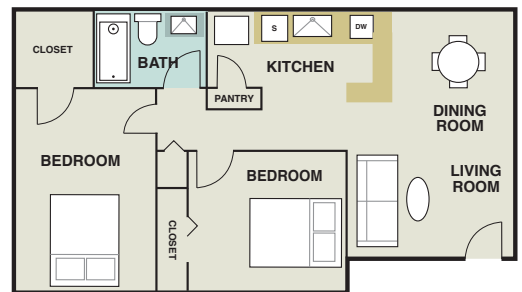

Willowick Apartments are conveniently located near Northgate, the Texas Avenue shopping and restaurant district and an array of recreational and entertainment attractions.

1 Bed / 1 Bath Efficiency
 457 Square Feet

1 Bed / 1 Bath
 553 Square Feet

2 Bed / 1 Bath
 732 Square Feet

Willowick Apartments
 502 Southwest Pkwy
 College Station, TX 77840

comcapp.com/willowick
WillowickApartments007@myLTSMail.com
 877-726-5765

2 Bed / 2 Bath
 828 Square Feet

2 Bed / 2 Bath
 863 Square Feet

Apartment Features:

Ceiling Fans
 Upgraded Appliances (Select Units)
 Large Bedrooms
 Shower/Bath Tub Combo

Patio or Balcony
 Large Walk-In Closets
 High Speed Internet Access
 Cable Ready