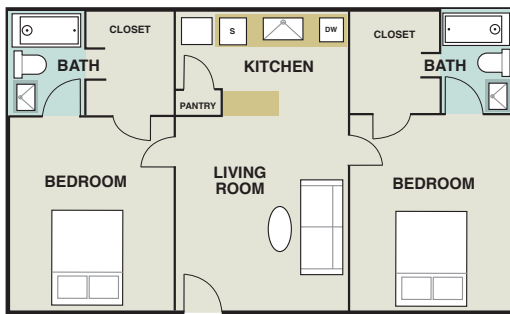

1 Bed / 1 Bath
 553 Square Feet

2 Bed / 1 Bath
 732 Square Feet

Willowick Apartments
 502 Southwest Pkwy
 College Station, TX 77840

comcapp.com/willowick
WillowickApartments007@myLTSMail.com
 877-726-5765

2 Bed / 2 Bath
 828 Square Feet

2 Bed / 2 Bath
 863 Square Feet

Apartment Features:

Ceiling Fans
 Upgraded Appliances (Select Units)
 Large Bedrooms
 Shower/Bath Tub Combo

Patio or Balcony
 Large Walk-In Closets
 High Speed Internet Access
 Cable Ready