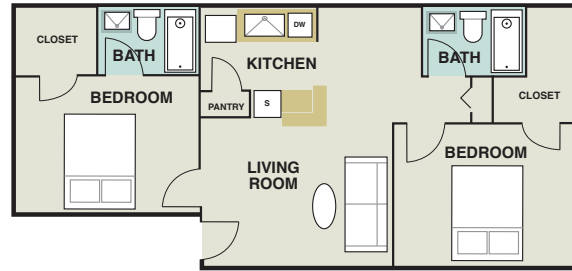

1 Bed / 1 Bath
 553 Square Feet

2 Bed / 1 Bath
 732 Square Feet

Willowick Apartments
 502 Southwest Pkwy
 College Station, TX 77840

comcapp.com/willowick
WillowickApartments007@myLTSMail.com
 877-726-5765

2 Bed / 2 Bath
 828 Square Feet

2 Bed / 2 Bath
 863 Square Feet

Apartment Features:

Ceiling Fans
 Upgraded Appliances (Select Units)
 Large Bedrooms
 Shower/Bath Tub Combo

Patio or Balcony
 Large Walk-In Closets
 High Speed Internet Access
 Cable Ready