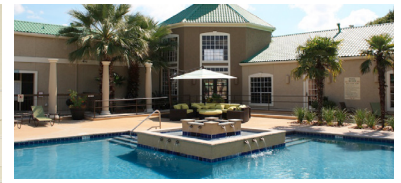

2 Bed / 1 Bath
804 Square Feet

The Pointe at Ramsgate
10707 IH-10 West
San Antonio, TX 78230

thepointeatramsgate.com
ThePointe034@myLTSMail.com
866-465-5882