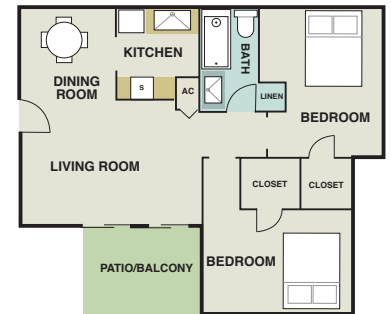

Come visit us, and call this hidden jewel your new home.

1 Bed / 1 Bath
 483 Square Feet

1 Bed / 1 Bath
 595 Square Feet

1 Bed / 1 Study / 1 Bath
 667 Square Feet

2 Bed / 1 Bath
 804 Square Feet

The Pointe at Ramsgate
 10707 IH-10 West
 San Antonio, TX 78230

thepointeatramsgate.com
ThePointe034@myLTSMail.com
 866-465-5882

2 Bed / 1.5 Bath
 985 Square Feet

2 Bed / 2 Bath
 761 Square Feet

2 Bed / 2 Bath
 862 Square Feet

Apartment Features:

Newly Renovated Interiors (Select Units)
 Central AC & Gas Heating
 Ceiling Fans
 Microwave (Select Units)