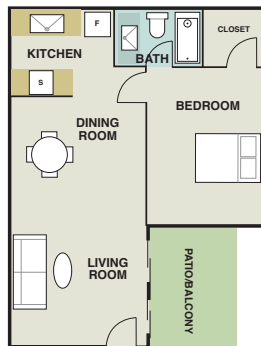

Come visit us, and call this hidden jewel your new home.

1 Bed / 1 Bath
 483 Square Feet

1 Bed / 1 Bath
 595 Square Feet

1 Bed / 1 Study / 1 Bath
 667 Square Feet

2 Bed / 1 Bath
 804 Square Feet

The Pointe at Ramsgate
 10707 IH-10 West
 San Antonio, TX 78230

thepointeatramsgate.com
ThePointe034@myLTSMail.com
 866-465-5882

2 Bed / 1.5 Bath
 985 Square Feet

2 Bed / 2 Bath
 761 Square Feet

2 Bed / 2 Bath
 862 Square Feet

Apartment Features:

Newly Renovated Interiors (Select Units)
 Central AC & Gas Heating
 Ceiling Fans
 Microwave (Select Units)