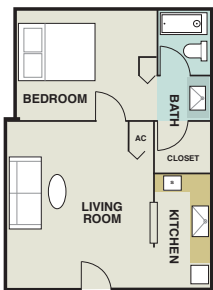

The Pointe at Ramsgate
 10707 IH-10 West
 San Antonio, TX 78230

thepointeatramsgate.com
ThePointe034@myLTSMail.com
 866-465-5882

Mediterranean-style charm in a fantastic San Antonio location.

Our spacious, updated apartment homes offer seven unique floor plans – many of them with patios. Select units have washer/dryer hookups and our modern kitchens with gas stoves will appeal to your inner chef.

Come visit us, and call this hidden jewel your new home.

1 Bed / 1 Bath
 483 Square Feet

1 Bed / 1 Bath
 595 Square Feet

1 Bed / 1 Study / 1 Bath
 667 Square Feet

2 Bed / 1 Bath
 804 Square Feet

The Pointe at Ramsgate
 10707 IH-10 West
 San Antonio, TX 78230

thepointeatramsgate.com
ThePointe034@myLTSMail.com
 866-465-5882

2 Bed / 1.5 Bath
 985 Square Feet

2 Bed / 2 Bath
 761 Square Feet

2 Bed / 2 Bath
 862 Square Feet

Apartment Features:

Newly Renovated Interiors (Select Units)
 Central AC & Gas Heating
 Ceiling Fans
 Microwave (Select Units)