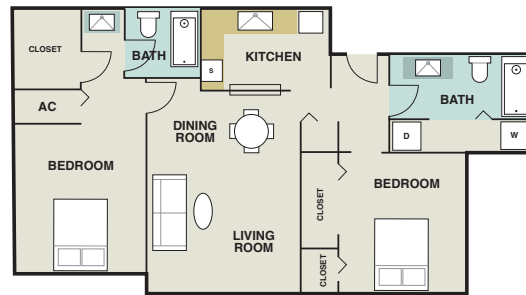

Come visit us, and call this hidden jewel your new home.

1 Bed / 1 Bath
 483 Square Feet

1 Bed / 1 Bath
 595 Square Feet

1 Bed / 1 Study / 1 Bath
 667 Square Feet

2 Bed / 1 Bath
 804 Square Feet

The Pointe at Ramsgate
 10707 IH-10 West
 San Antonio, TX 78230

thepointeatramsgate.com
ThePointe034@myLTSMail.com
 866-465-5882

2 Bed / 1.5 Bath
 985 Square Feet

2 Bed / 2 Bath
 761 Square Feet

2 Bed / 2 Bath
 862 Square Feet

Apartment Features:

Newly Renovated Interiors (Select Units)
 Central AC & Gas Heating
 Ceiling Fans
 Microwave (Select Units)